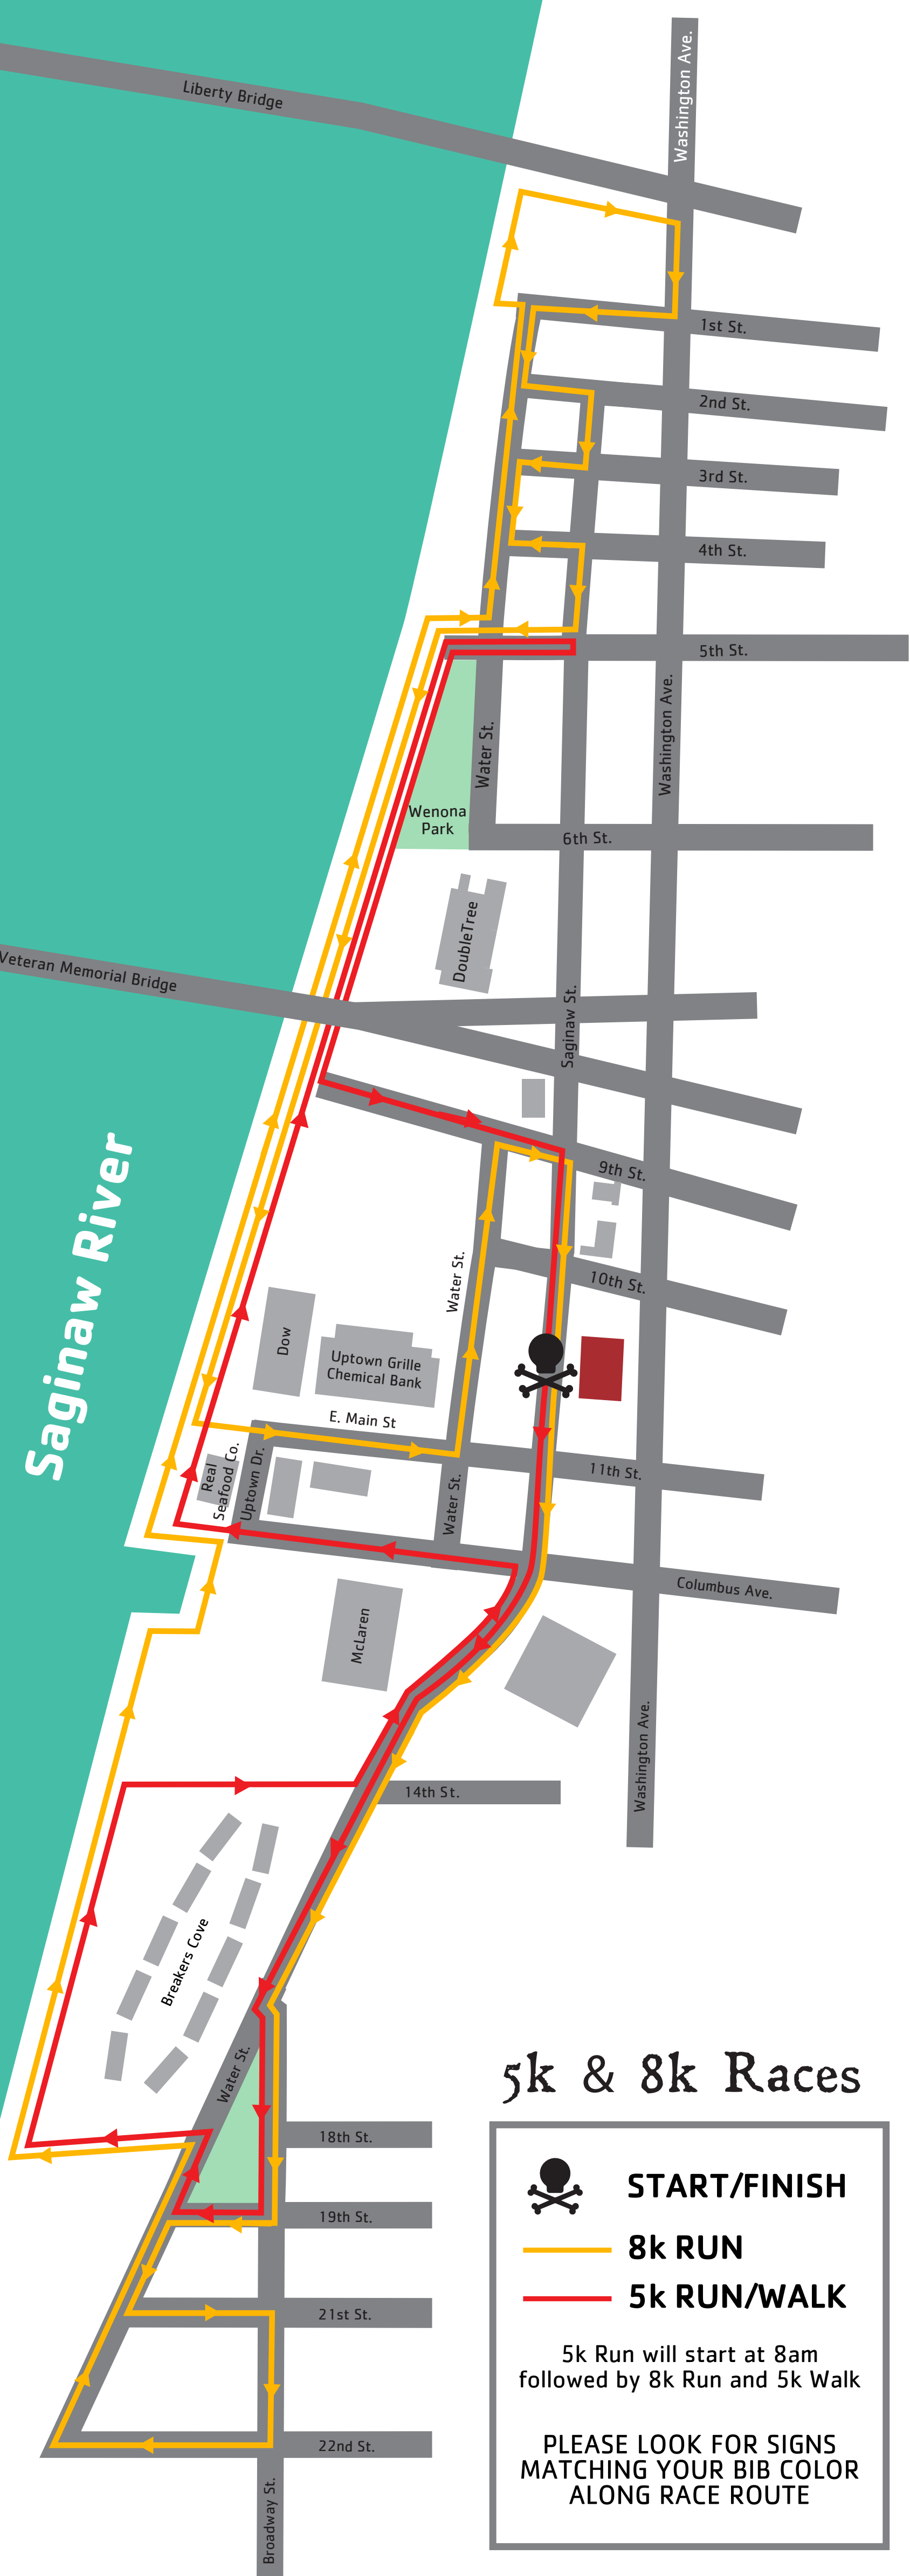

## RACE ROUTES

### 5k & 8k Races

**START/FINISH**

**8k RUN**

**5k RUN/WALK**

5k Run will start at 8am followed by 8k Run and 5k Walk

PLEASE LOOK FOR SIGNS MATCHING YOUR BIB COLOR ALONG RACE ROUTE

### Little Matey Races

**START/FINISH**

**1 MILE**

**1/2 MILE**

**1/4 MILE**

1/4 Mile Run will start at 9:30am followed by 1/2 Mile and 1 Mile