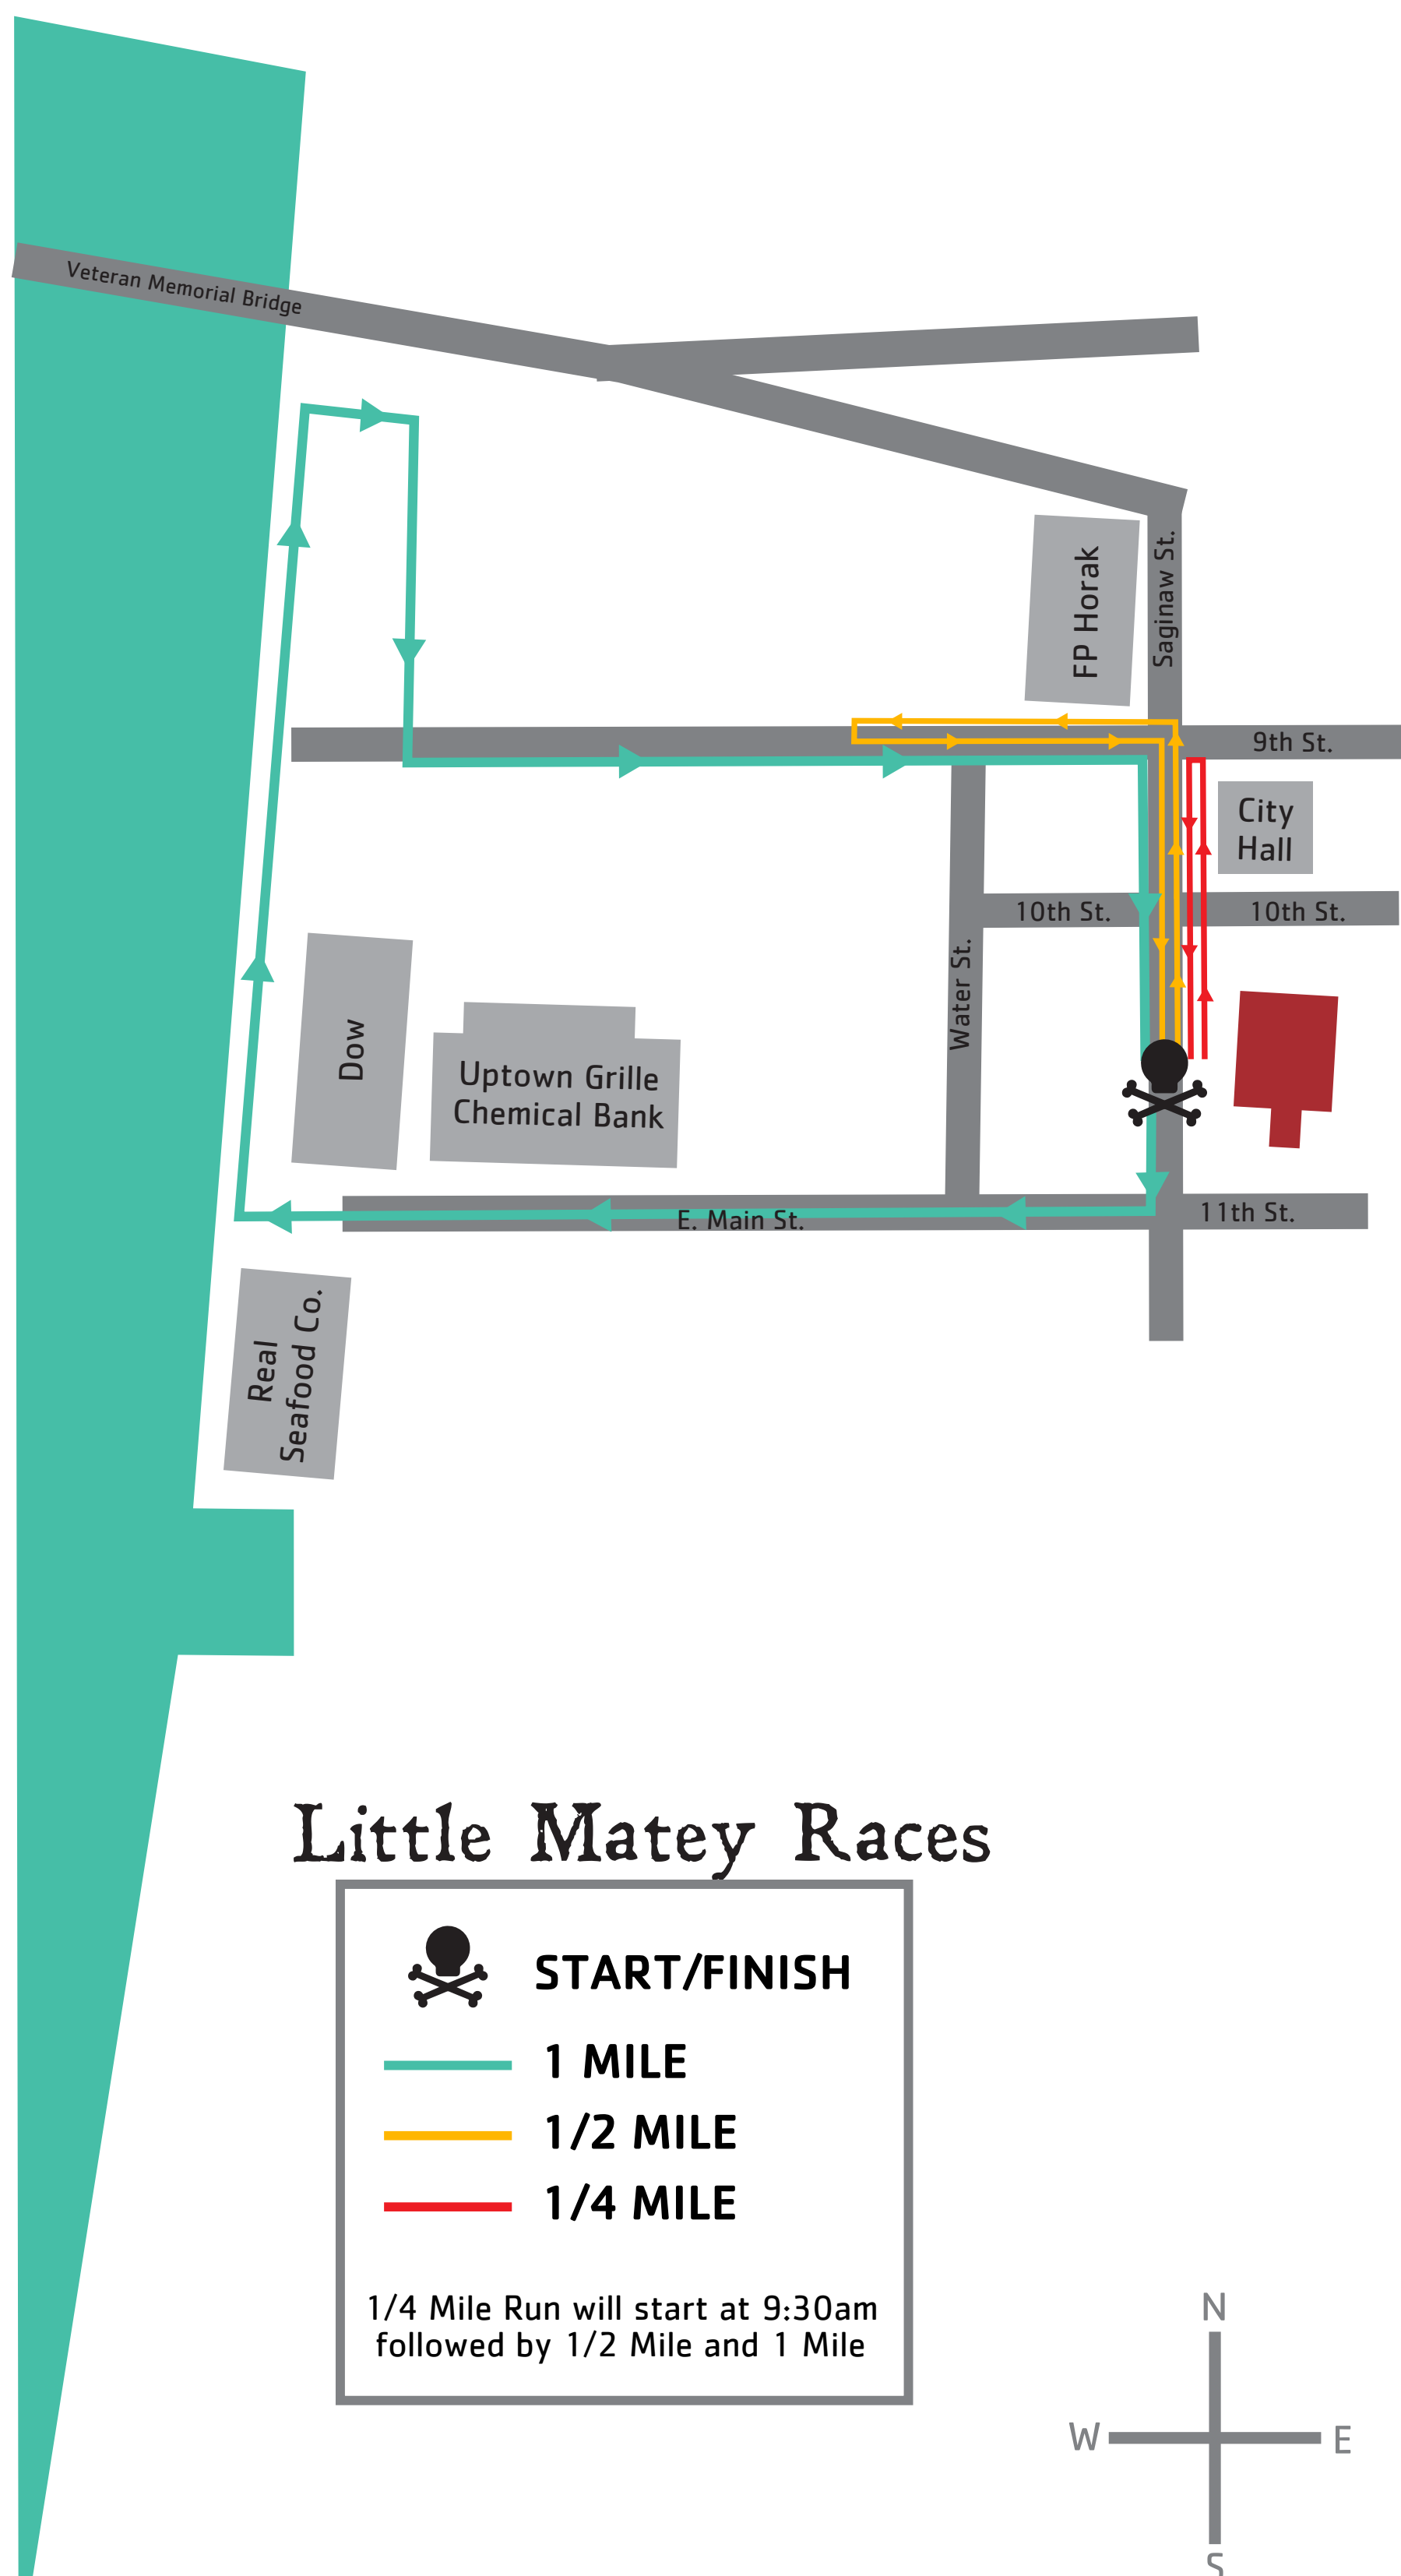

## RACE ROUTES

### 5k & 8k Races

**START/FINISH**

**8k RUN**

**5k RUN/WALK**

5k Run will start at 8am followed by 8k Run and 5k Walk

PLEASE LOOK FOR SIGNS MATCHING YOUR BIB COLOR ALONG RACE ROUTE

### Little Matey Races

**START/FINISH**

**1 MILE**

**1/2 MILE**

**1/4 MILE**

1/4 Mile Run will start at 9:30am followed by 1/2 Mile and 1 Mile